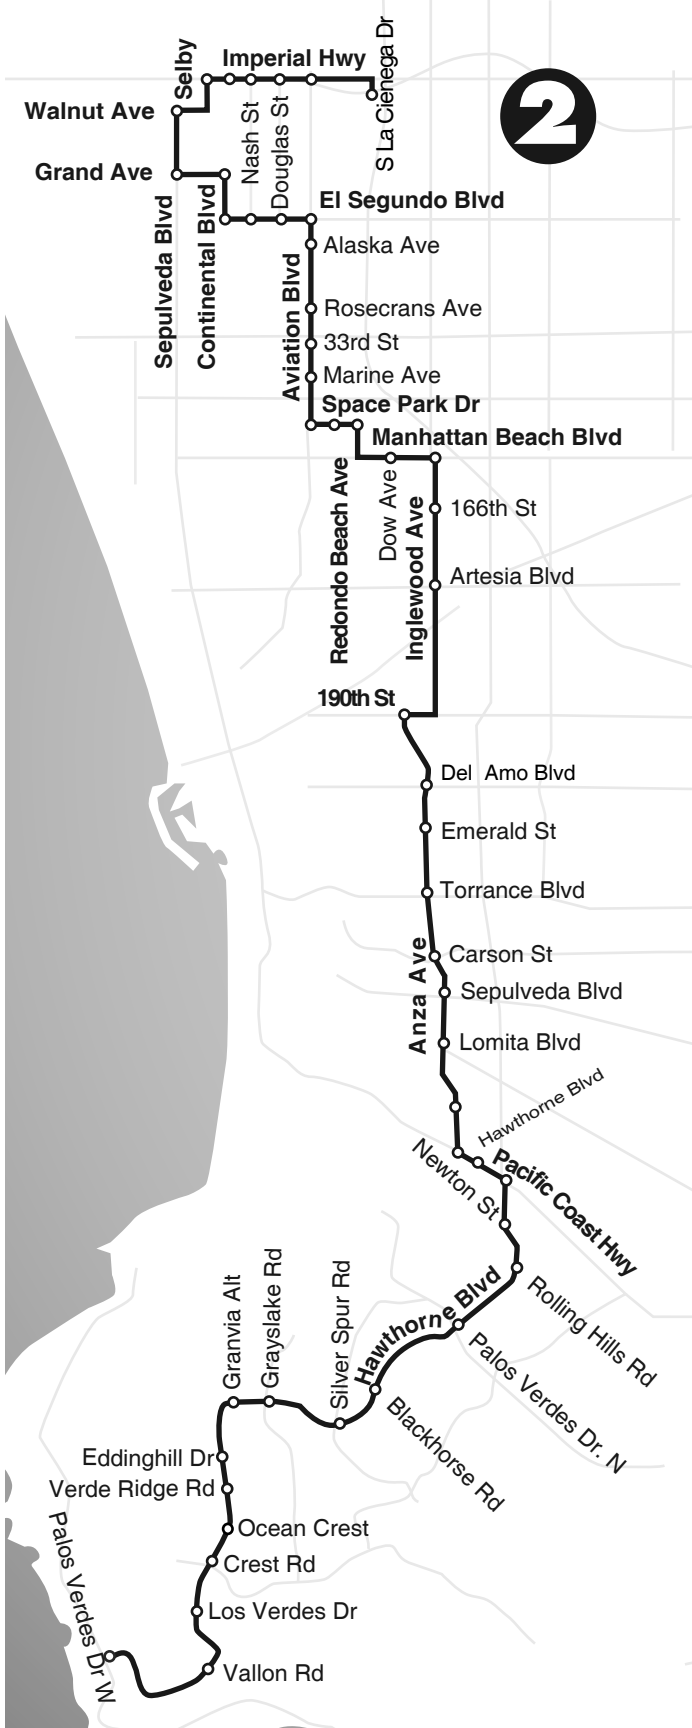

All times are approximate and may vary due to traffic weather, and construction conditions.
For Holiday Schedule, please refer to website.

MAX Fares

	Route 2 & 3	Route 3X
Cash Fares	$1.50	$2.00
Ten Ride Ticket Book (good anytime)	$15.00	$20.00
Monthly Pass (unlimited rides)	$55.00	$65.00
Interagency Transfers	$.25	$.25
Senior and Disabled Fare	$1.00	$1.00

MAX also accepts EZ Transit Pass & Interagency transfers.

Municipal Area Express
Torrance Transit System
20500 Madrona Avenue
Torrance, CA 90503-3692

Contact Information:
Route Information 562-633-3798
Ticket & Pass Sales 310-618-2536
Comments & Concerns 310-781-6930
Regional Trip Planning 800-266-6883

www.maxbus.com   **e-mail: maxbus@torrnet.com**